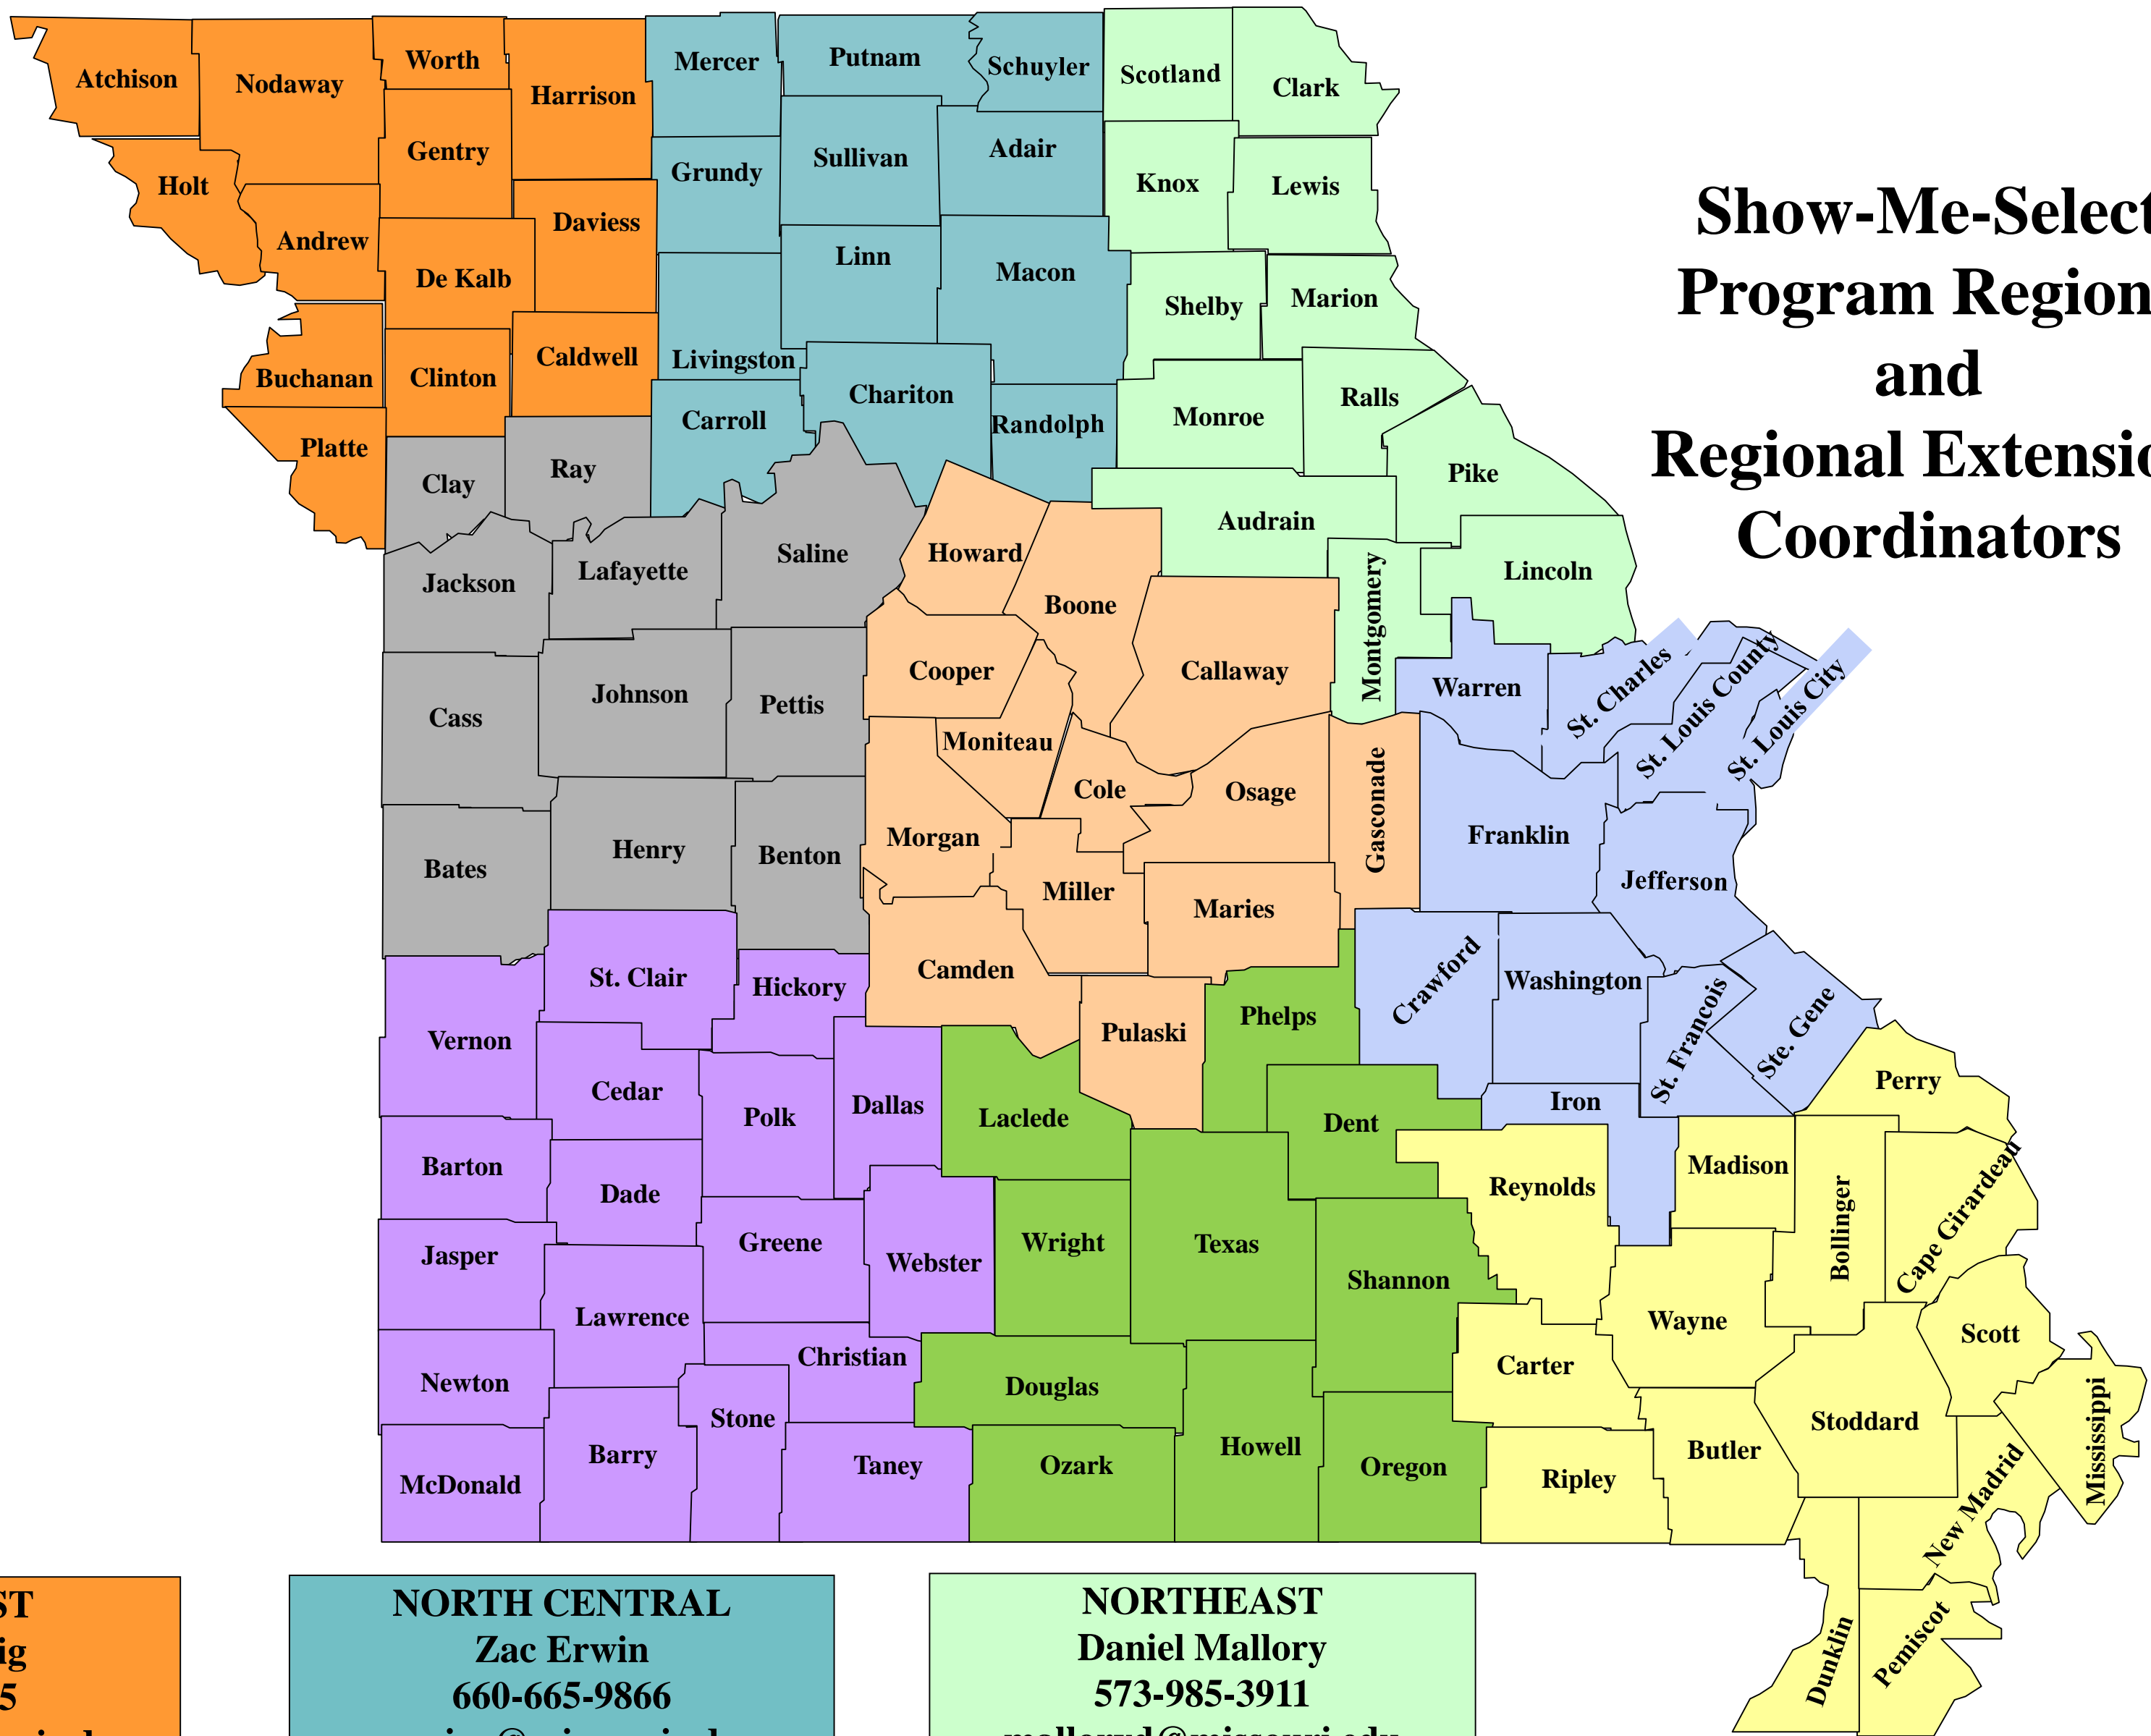

Show-Me-Select Program Regions and Regional Extension Coordinators

NORTHWEST
Jenna Monnig
660-748-3315
monnigjm@missouri.edu

WEST CENTRAL
David Hoffman
816-380-8460
hoffmand@missouri.edu

SOUTHWEST
Eldon Cole
417-466-3102
colee@missouri.edu